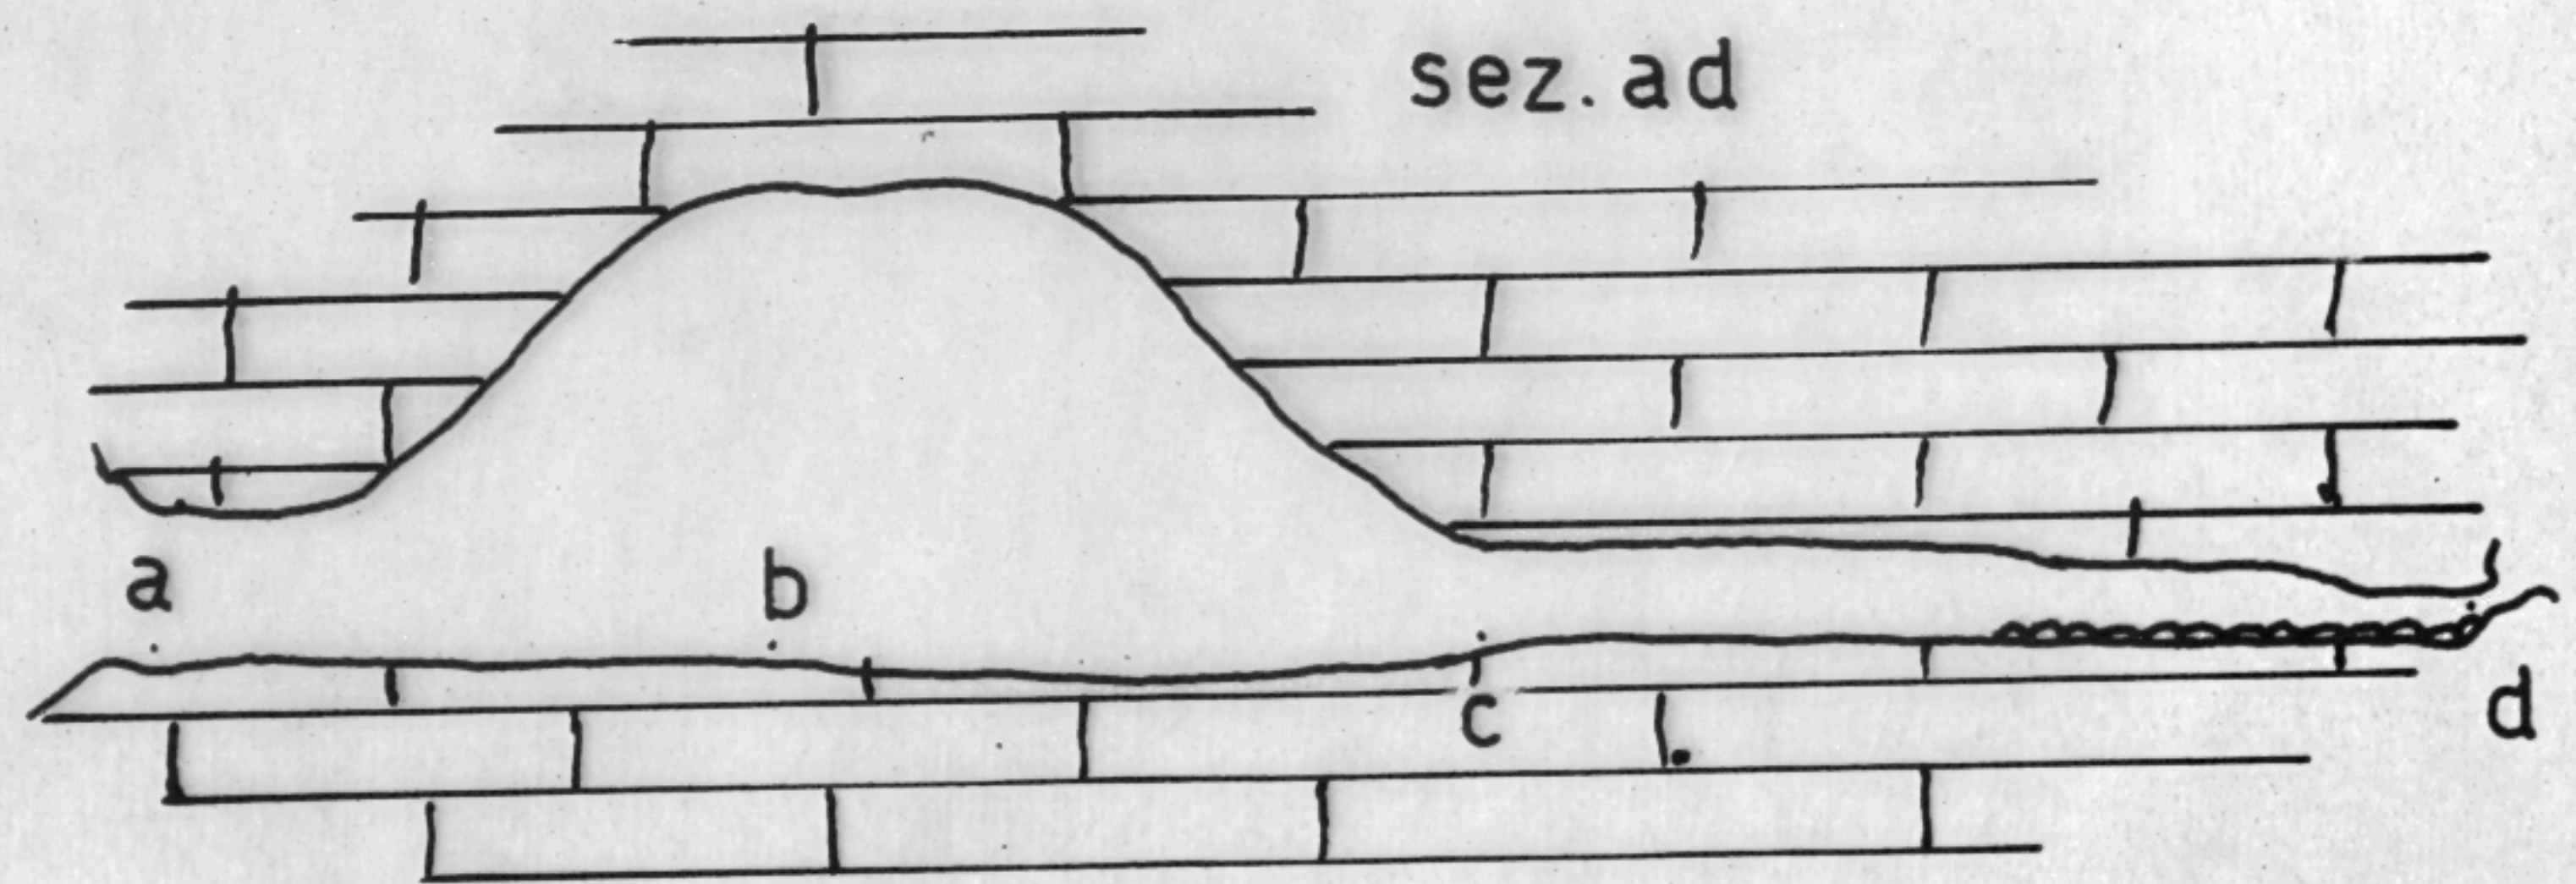

GRUPPO SPELEOLOGICO C.A.I. - Perugia

GROTTA VI^A DI SPELLO - 181 U/PG

POS. 33T UH 1000 6292

210 10 m

A scale bar consisting of a horizontal line with vertical tick marks. The number '210' is written above the left end, and '10 m' is written above the right end.